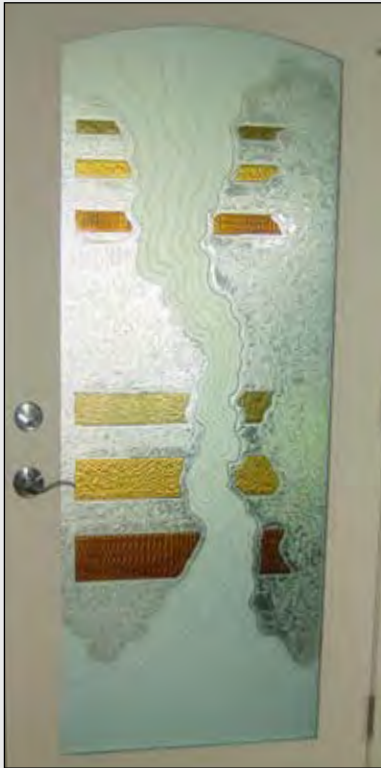

door glass by

Sans Soucie
ART GLASS
STUDIOS, INC.

Rugged Retreat

Monochrome

Metamorphosis

Matrix

Abstract Hills

Desert Palms

Banana Leaves

Dolphins

Trails & Ribbons (Courtyard Gate)

Reeds

Triptic Door

Serrated

Metamorphosis

Sun Odyssey

Rugged Retreat

Rain Drizzle

Dreamscape

Corazones

Cross Hatch

Matrix

Bevel Cluster

Acute Angles