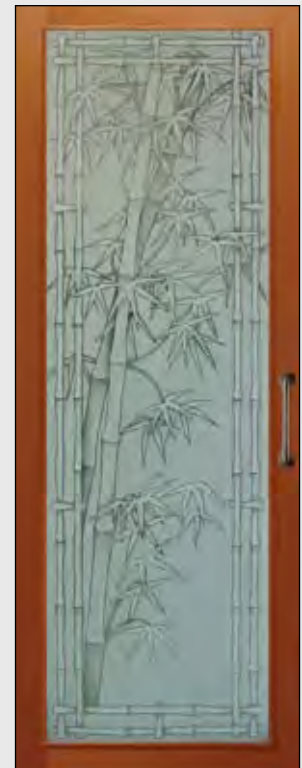

door glass by

Sans Soucie
ART GLASS
STUDIOS, INC.

Rugged Retreat

Monochrome

Metamorphosis

Matrix

Abstract Hills

Desert Palms

Rugged Retreat

Rain Drizzle

Dreamscape

Corazones

Cross Hatch

Matrix

Bevel Cluster

Acute Angles

Bamboo

entry & interior door glass

Bundled Wheat

Rooster

Vino

Vineyard Grapes (Angled)

Stone Mill

Parquet