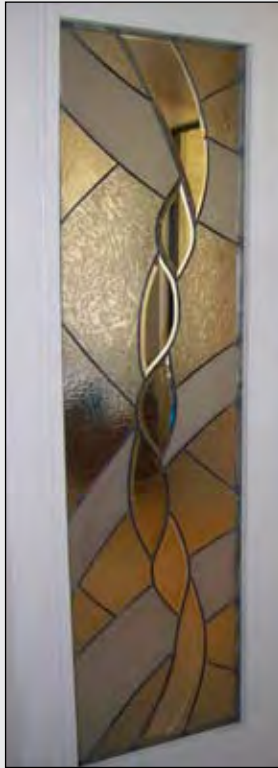

door glass by

Sans Soucie
ART GLASS
STUDIOS, INC.

Rugged Retreat

Monochrome

Metamorphosis

Matrix

Abstract Hills

Desert Palms

Banana Leaves

Dolphins

Trails & Ribbons (Courtyard Gate)

Reeds

Triptic Door

Serrated

Metamorphosis

Sun Odyssey

Rugged Retreat

Rain Drizzle

Dreamscape

Corazones

Cross Hatch

Matrix

Bevel Cluster

Acute Angles