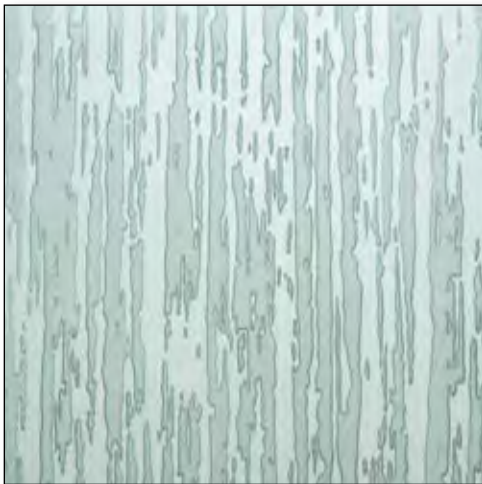

Rugged Retreat

Rain Drizzle

Dreamscape

Corazones

Cross Hatch

Matrix

Bevel Cluster

Acute Angles

Bamboo

entry & interior door glass

Bundled Wheat

Rooster

Vino

Vineyard Grapes (Angled)

Stone Mill

Parquet