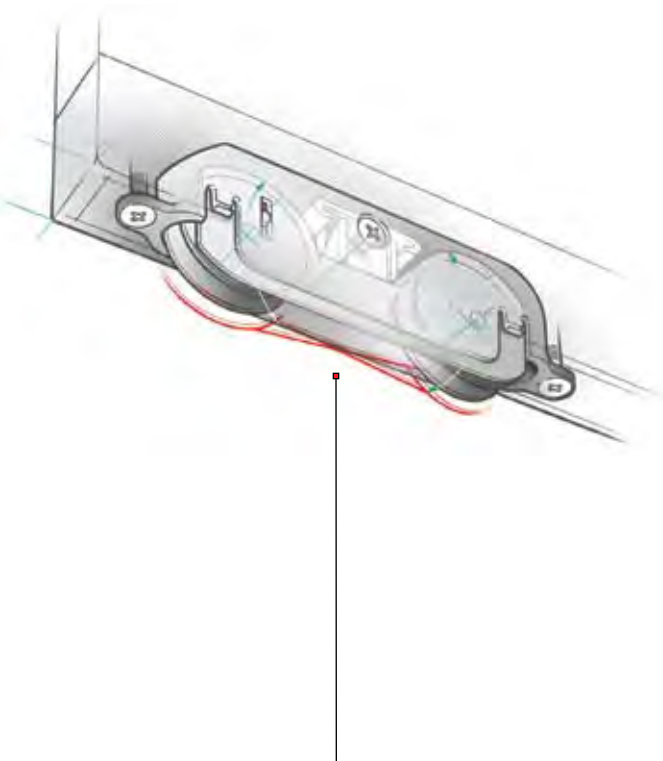

Milgard's aluminum patio door offers effortless, worry-free operation for a lifetime.

Milgard aluminum windows can be combined and matched to build just about any configuration you can dream up. And because of aluminum's inherent strength, these configurations aren't hindered by large mullions or other view-robbing structural members. Beyond rectangular shapes, our aluminum windows are available in a variety of radius and arch-top designs.

For replacement window use, Milgard offers our Z-Bar™ line of aluminum windows, offering a solution for stucco applications without removal of the old window system. This method of replacement avoids disruption of the original building envelope. We also offer an H-Bar™ window system for replacement of old sloped sill wood windows. Ask your Milgard representative for more information about these unique window systems.

Our comprehensive aluminum line is also complemented by a line of matching, sliding patio doors, available in two, three and four panel configurations. A screen with color-matched extruded frame is included with all operable windows and doors.