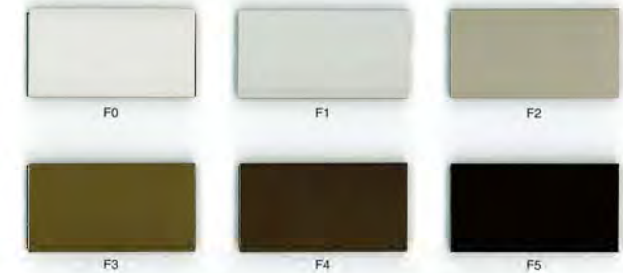

Anodizing reveals the real, natural beauty and imperfections of aluminum. Also expect shade variations as much as 50% of one shade lighter and/or darker. Additional information online at www.FleetwoodUSA.com

Custom Color Paints

We offer hundreds of additional paint colors. We invite you to review our "Favorite 21 Colors" sheet or bring us your paint chip or UC number and we will do our best to match the color exactly.