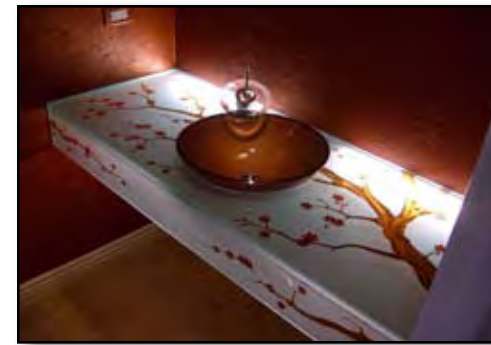

*Exquisite Pantry & Wine Room Doors*

"Bundled Wheat" Pantry Insert

"Rooster" Pantry Insert

"Vineyard Grapes" Wine Room Door Insert Panel

*Superb Craftsmanship*

*Shower in Illuminated Art*

*Art With a Function*

Sans Soucie Art Glass is the perfect solution for achieving privacy without sacrificing sunlight.

*"Date Palms"* Tub Window Surface etched in pinstripe method for privacy.

*"Desert Mountains"* Tub Window Surface etched & shaded for semi-privacy.