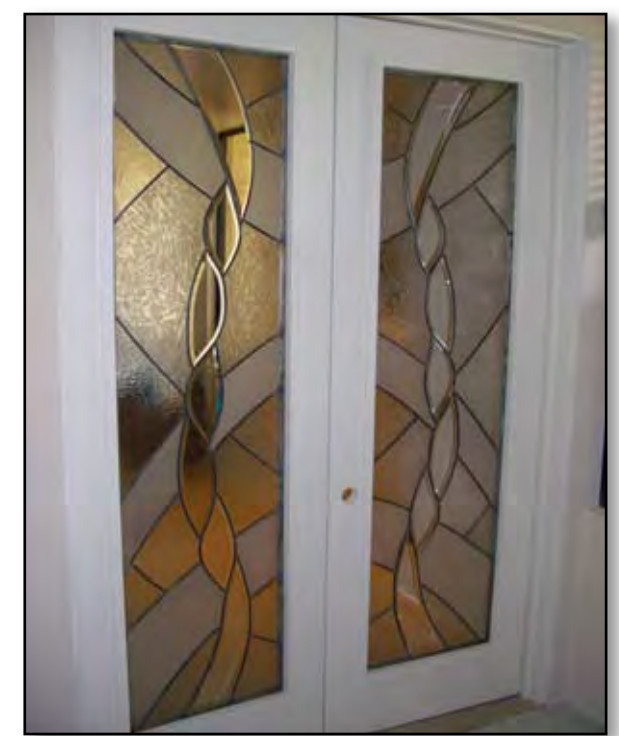

Etched, Carved & Leaded Art Glass

*"Rugged Retreat"* Frameless Entry Carved, shaded & gluechipped on Bronze Glass.

*Signature  
Doors & Entries*

Make a stunning first impression.

*Any Style to suit any Decor.  
From Simple to Extravagant.*

*"Matrix"* Frameless Courtyard Gate Carved, etched, shaded & gluechipped on Clear Glass.

*Door Insert Panels*  
Installed into your open, empty frame, OR we will CUT-OUT and re-construct YOUR EXISTING solid door.

*"Desert Palms"* Insert Panels Carved & shaded.

*"Concorde"* Insert Panels Carved, gluechipped background.

*"Cross Hatch"* Insert Panels Pinstripe method.

*"Dreamscape"* Insert Panels Leaded design.

*Tub & Shower Windows*  
Let the sun shine in!  
*Works of Art  
CAPTURED IN GLASS*