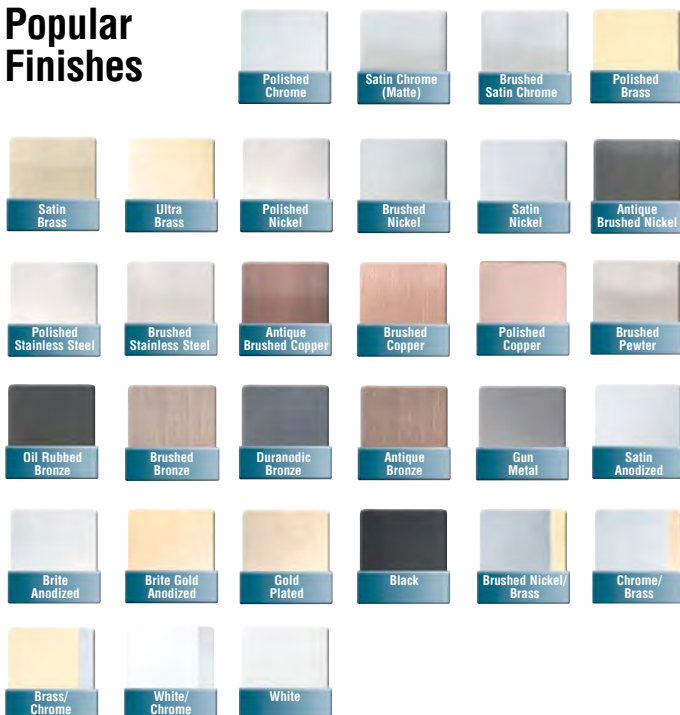

Popular Finishes

Complete Hinge Finish Display

CAT. NO. SDFD04

Beauty

All CRL Frameless Shower Door Hardware has consistent finishes that reflect the "hands-on" manufacturing processes used in its production. It will instantly add a look of quality to the appearance of an enclosure and, with proper care and cleaning, will remain beautiful for years to come.

Variety

CRL Frameless Shower Door Hardware is available in a variety of beautiful finishes to enhance the décor of the surrounding environment. There are bright mirror-like finishes that sparkle, antique and high-tech finishes, brushed finishes for 'soft' décor's, and painted finishes such as black and white for enclosures that go beyond the conventional.

Custom Finishes

CRL Frameless Shower Door Hardware is available in custom finishes. If we do not have a stock finish that is to your liking we can produce virtually any finish that is compatible to their brass, stainless steel, or aluminum construction. Contact our Shower Technical Sales Staff for assistance with custom finishes.