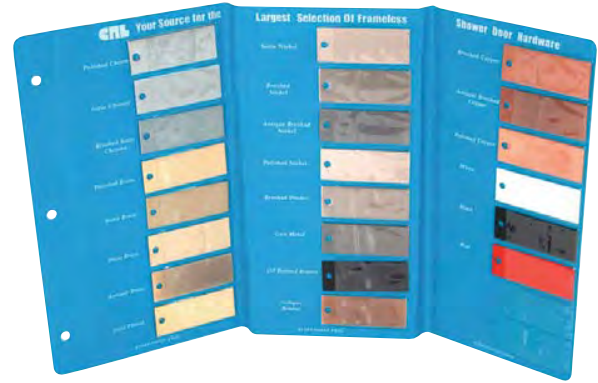

Popular Finishes

Complete Hinge Finish Display

CAT. NO. SDFD04

Beauty

All CRL Frameless Shower Door Hardware has consistent finishes that reflect the "hands-on" manufacturing processes used in its production. It will instantly add a look of quality to the appearance of an enclosure and, with proper care and cleaning, will remain beautiful for years to come.

Variety

CRL Frameless Shower Door Hardware is available in a variety of beautiful finishes to enhance the décor of the surrounding environment. There are bright mirror-like finishes that sparkle, antique and high-tech finishes, brushed finishes for 'soft' décor's, and painted finishes such as black and white for enclosures that go beyond the conventional.

Custom Finishes

CRL Frameless Shower Door Hardware is available in custom finishes. If we do not have a stock finish that is to your liking we can produce virtually any finish that is compatible to their brass, stainless steel, or aluminum construction. Contact our Shower Technical Sales Staff for assistance with custom finishes.